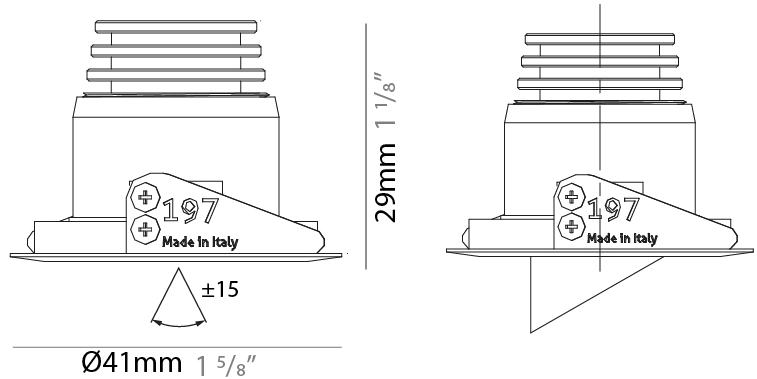

A1250001-

base number   Color   Finish   Lens
Temperature   Options   Options

1. To build a product code in our configurator select the specify button on the base model # product page
2. To build a manual product code on this datasheet choose from the options listed below in blue font and add the suffix to the base model #

GENERAL

Series: Nilo
Subseries: Nilo D
Brand: Unonovesette
Division: Architectural
Mounting Type: Recessed
Mounting Location: Ceiling
Subcategory: Downlight

PHYSICAL

Shape: Round
Diameter (mm): 41
Diameter (in): 1 5/8
Height (mm): 40
Height (in): 1 9/16
Light Distribution: Downlight
Weight (kg): 0.04
Weight (lbs): 0.09
Diffuser: Extra clear tempered glass
Fixture Finish: WHI / BLK
Fixture Material: Aluminum
Cable Details: 200mm cable 2x0.5 mm2
Upon Request: Finishes: Natural Anodized Aluminum

ELECTRICAL

Lamp Type: LED
Input Wattage (W): 2.48
Total Output Wattage (W): 1.49
Dimming: Non-Dimming / Phase Dimming (120Vac only) / 0-10V Dimming
Driver Included: No
Driver Location: Remote
Driver Type: Constant Current - 120 / 277Vac
Driver Class: Class 2
Input Voltage (V): 120 - 277
Constant Current (mA): 500

LED

Number of LEDs: 1
Color Temperature (°K): 2200 / 2700 / 3000 / 4000
Max. Delivered Lumen (lm): 127
CRI: >90 CRI
Lamp Life (hrs): 100000

OPTICAL

Optic°: 10 / 23 / 43 / 70 / 10x40

RATINGS AND CERTIFICATIONS

Certified By: Certified for North American Standards
IP rating: IP40
Bug Rating: B0 U0 G0